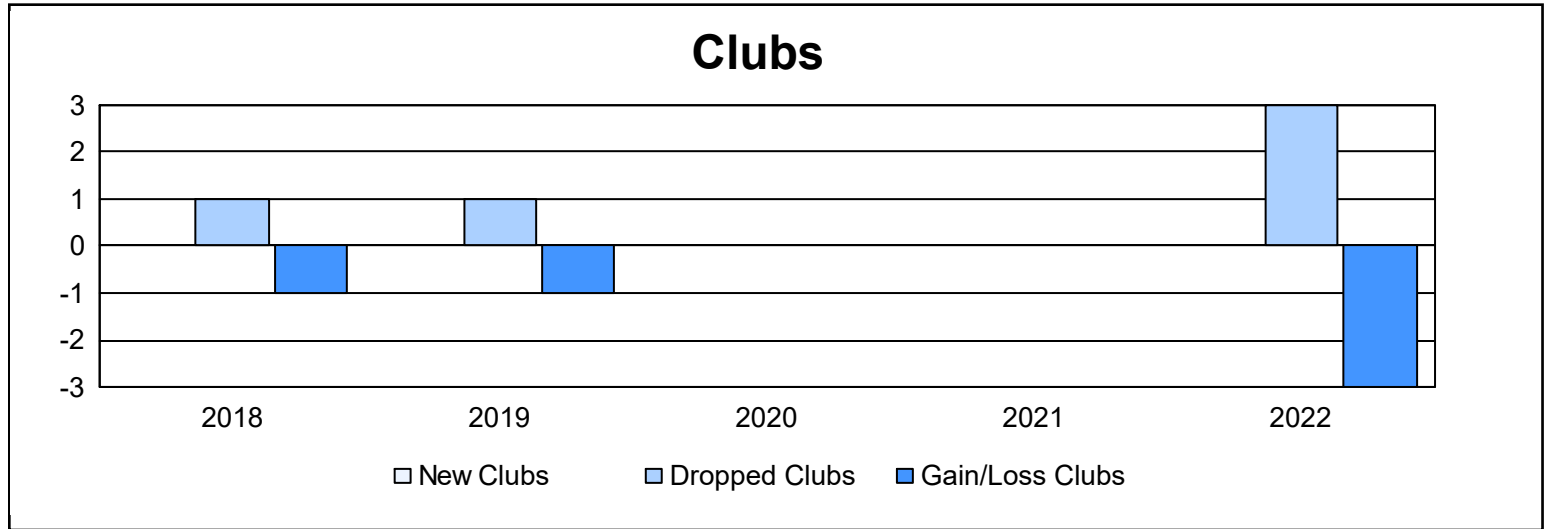

Year	New Clubs	Dropped Clubs	Gain/ Loss Clubs	New Members	Charter Members	Reinstate Members	Transfer Members	Total Member Added	Total Members Dropped	Gain/ Loss Members
2017-2018	0	1	-1	101	0	11	11	123	195	-72
2018-2019	0	1	-1	95	0	3	2	100	157	-57
2019-2020	0	0	0	87	0	9	3	99	153	-54
2020-2021	0	0	0	39	0	4	11	54	145	-91
2021-2022	0	3	-3	78	0	7	5	90	189	-99
<b>Average</b>	<b>0</b>	<b>1</b>	<b>-1</b>	<b>80</b>	<b>0</b>	<b>7</b>	<b>6</b>	<b>93</b>	<b>168</b>	<b>-75</b>

### Membership Composition June 2022 Cumulative