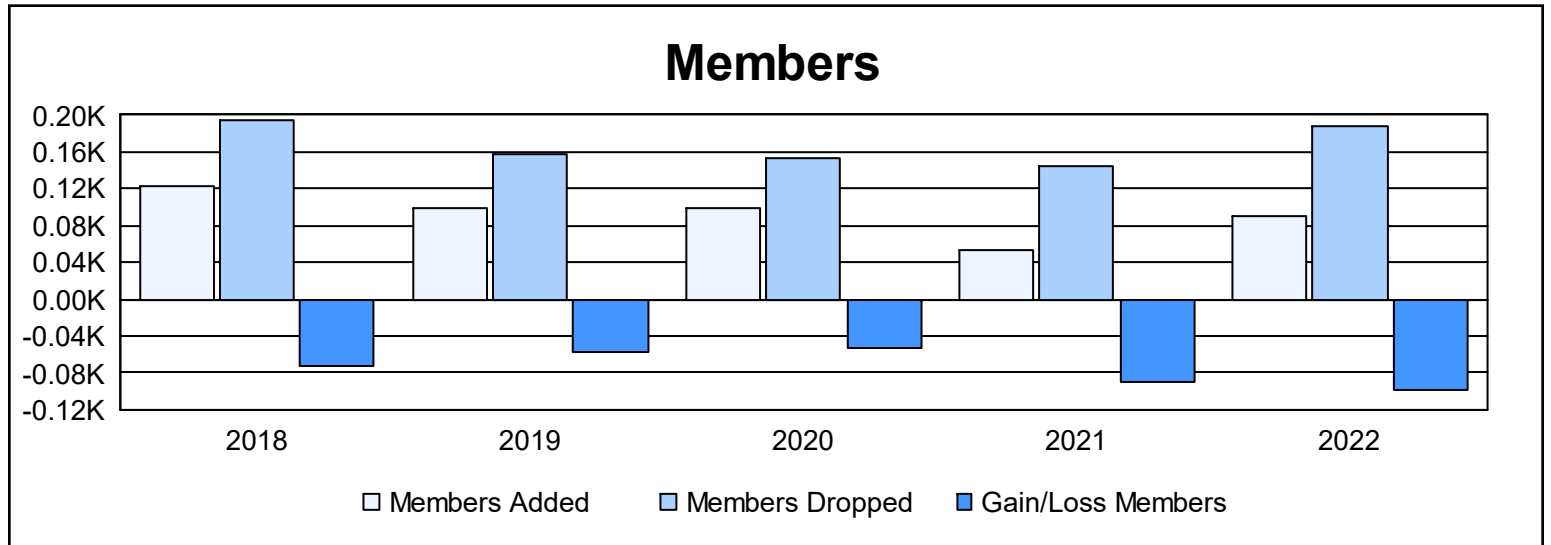

Year	New Clubs	Dropped Clubs	Gain/ Loss Clubs	New Members	Charter Members	Reinstate Members	Transfer Members	Total Member Added	Total Members Dropped	Gain/ Loss Members
2017-2018	0	1	-1	101	0	11	11	123	195	-72
2018-2019	0	1	-1	95	0	3	2	100	157	-57
2019-2020	0	0	0	87	0	9	3	99	153	-54
2020-2021	0	0	0	39	0	4	11	54	145	-91
2021-2022	0	3	-3	78	0	7	5	90	189	-99
<b>Average</b>	<b>0</b>	<b>1</b>	<b>-1</b>	<b>80</b>	<b>0</b>	<b>7</b>	<b>6</b>	<b>93</b>	<b>168</b>	<b>-75</b>

### Membership Composition June 2022 Cumulative