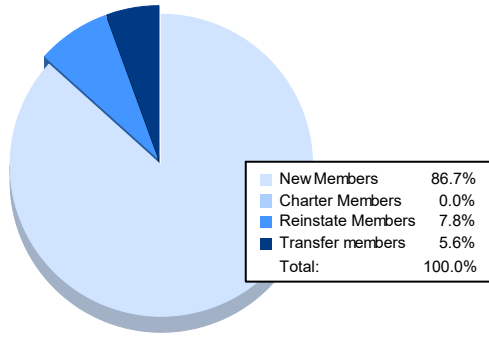

Year	New Clubs	Dropped Clubs	Gain/ Loss Clubs	New Members	Charter Members	Reinstate Members	Transfer Members	Total Member Added	Total Members Dropped	Gain/ Loss Members
2017-2018	0	1	-1	101	0	11	11	123	195	-72
2018-2019	0	1	-1	95	0	3	2	100	157	-57
2019-2020	0	0	0	87	0	9	3	99	153	-54
2020-2021	0	0	0	39	0	4	11	54	145	-91
2021-2022	0	3	-3	78	0	7	5	90	189	-99
<b>Average</b>	<b>0</b>	<b>1</b>	<b>-1</b>	<b>80</b>	<b>0</b>	<b>7</b>	<b>6</b>	<b>93</b>	<b>168</b>	<b>-75</b>

### Membership Composition June 2022 Cumulative